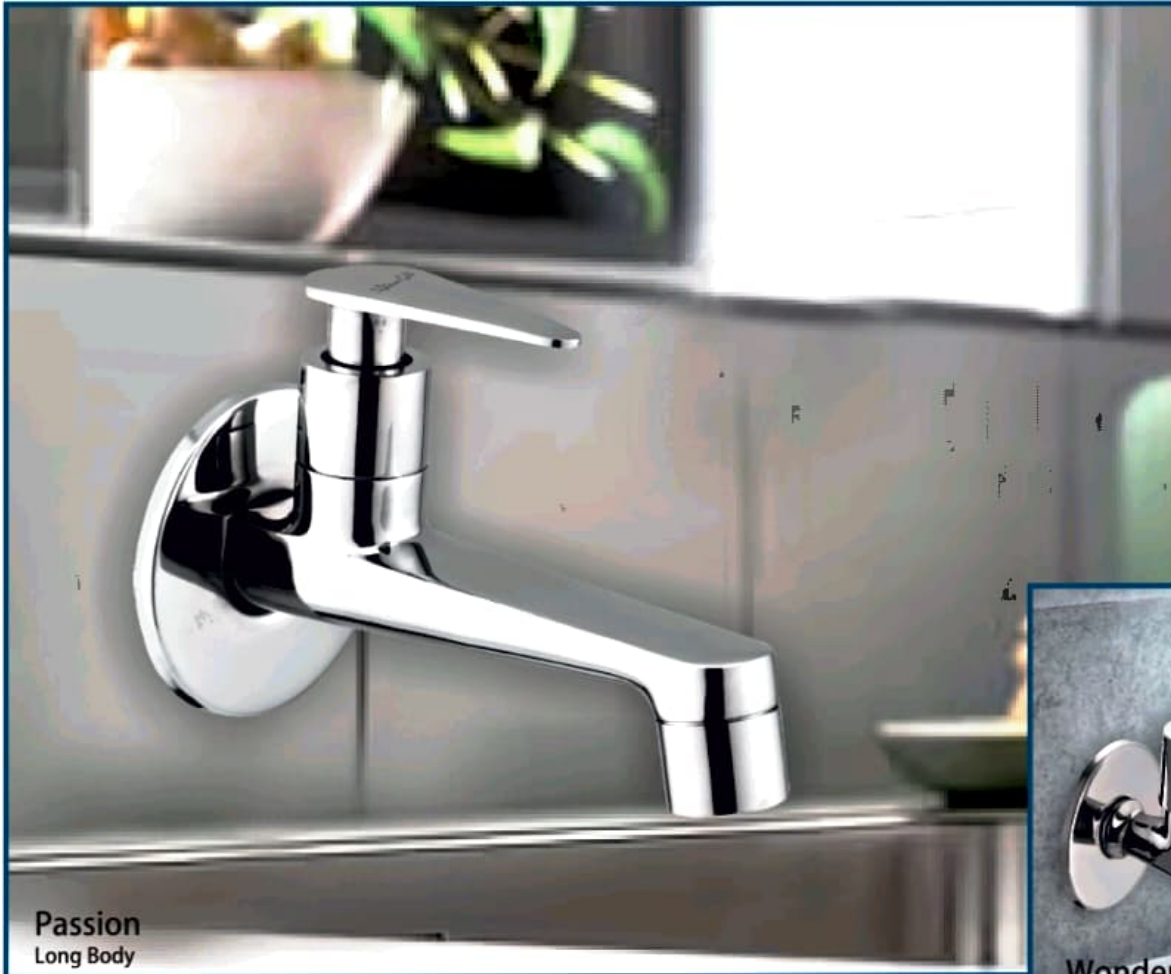

Faucets | Single Lever
Single Lever Wall Mounted
Single Lever Divertors | Wall Spout | Internal Fitting
Health Faucets | Shower | Single Lever Handle Allieds

ZAKWILL

FAUCETS

ZAKWILL

FAUCETS

Passion
Long Body